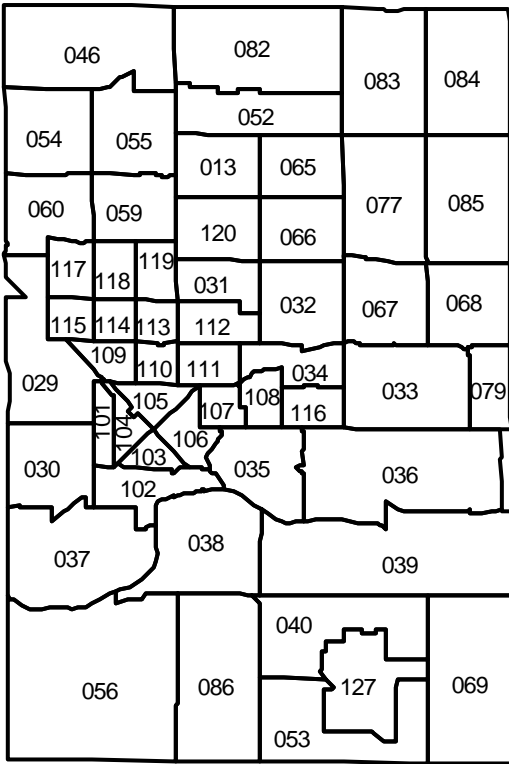

Stanislaus County Assessor's Office

Index to Assessor's Parcel Maps

Please report broken links to
casasm@stancounty.com

Zooming Commands:

Click on the magnifier icon to
activate zooming.

Right-click to display
magnification menu.

Click the hand icon to
turn off zooming.

Modesto/
Ceres

Turlock