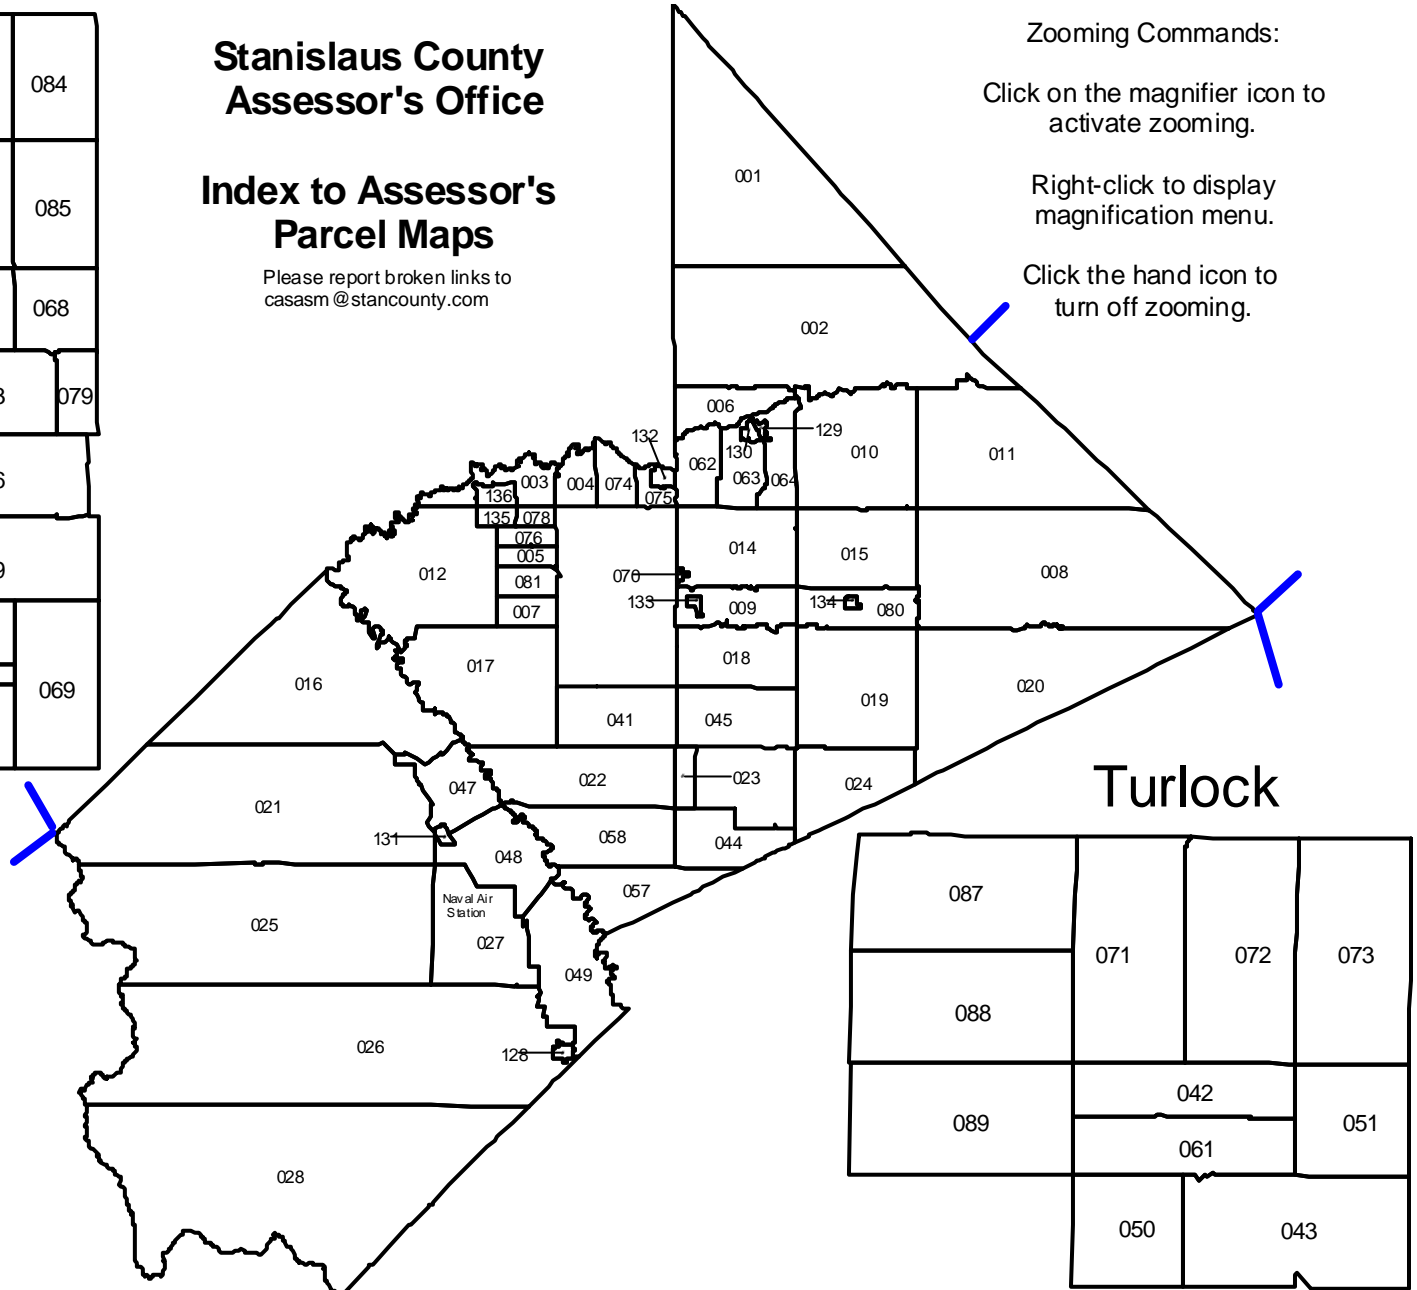

Stanislaus County Assessor's Office

Index to Assessor's Parcel Maps

Please report broken links to
casasm@stancounty.com

Zooming Commands:

Click on the magnifier icon to
activate zooming.

Right-click to display
magnification menu.

Click the hand icon to
turn off zooming.

Modesto/
Ceres

Turlock